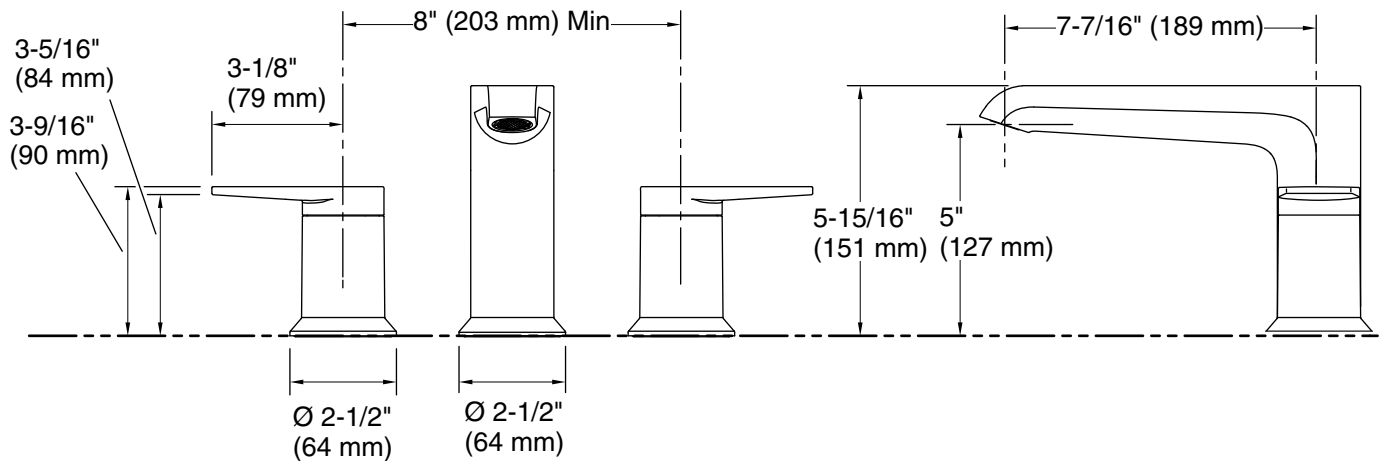

Technical Information

All product dimensions are nominal.

Drain included: No

Notes

Install this product according to the installation instructions.

ADA, OBC, CSA B651 compliant when installed to the specific requirements of these regulations.